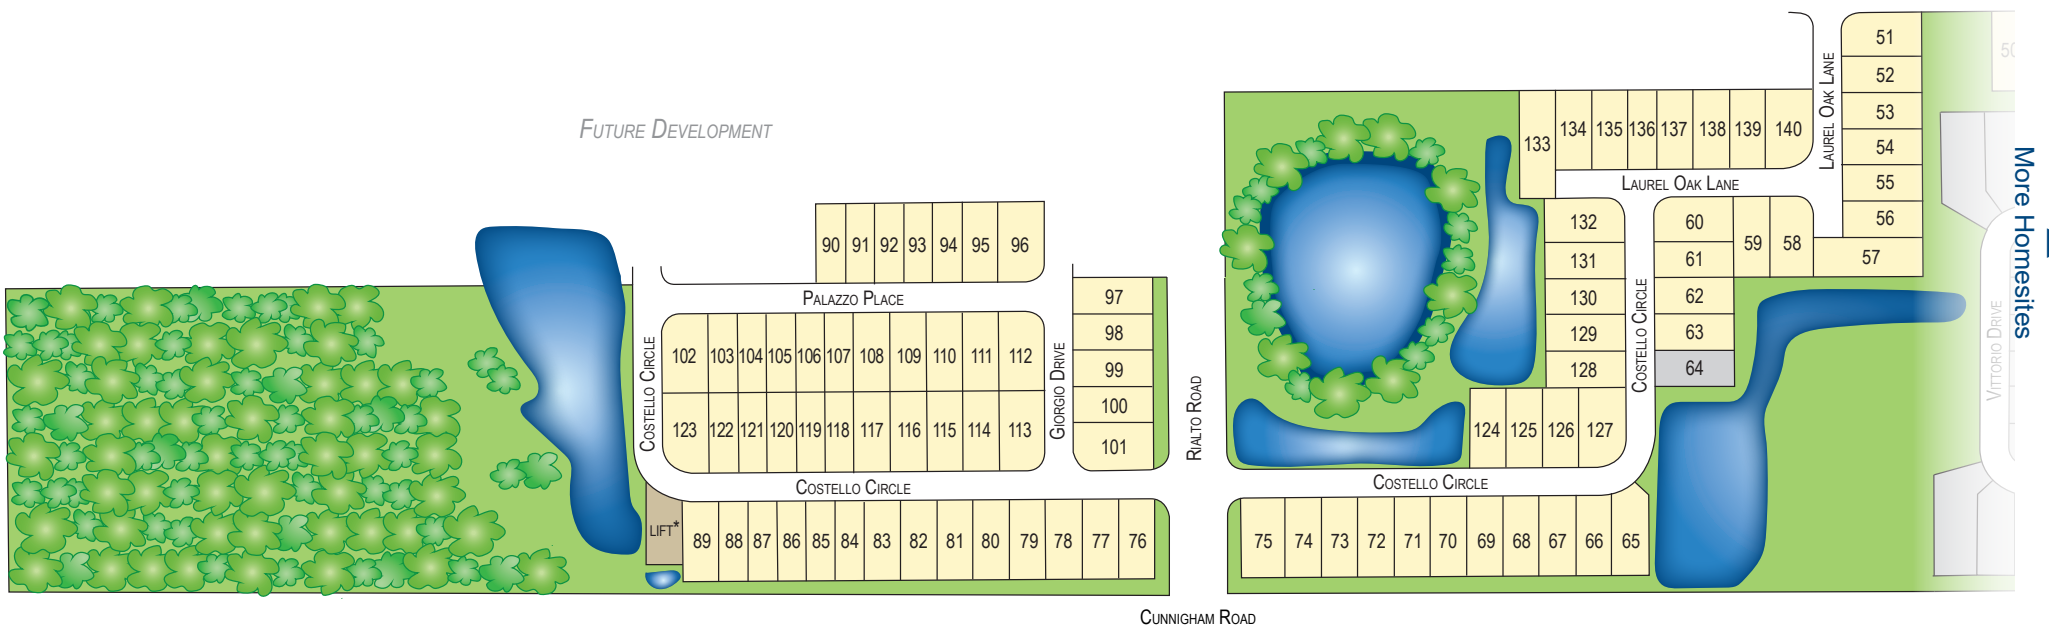

VillaMar

Neighborhood Layout

07/05/22

	New Homes
	Unavailable

VillaMar • 521 Vittorio Drive • Winter Haven, FL 33884 • (863) 204-1442

www.HighlandHomes.ORG

*A lift station is a wastewater pumping facility area or building. This map is an artist's conceptual drawing; and should not be solely relied upon for accurate depiction. Availability, terms, drawings, dimensions, features and specifications subject to change without notice. See your Community Sales Manager for details. © Copyright 2018 Highland Homes. All rights reserved. #CBC060256